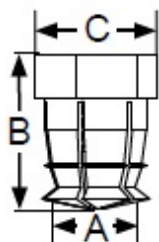

## PRODUCT SHEET

**Description:**

Expansion Bushing Brass M4 x 10mm, Hex 5,5mm, No Ball

**Item number:**

12.10.330-2

Units	Box	Carton	HS Code	Barcode
Pcs.	1000	10000	7415390000	 5704866103312

### KNOCK IN BUSHINGS »EXPANSION«

**Material:** Brass, Natural  
**Type:** Knock in. Without plastic ball or with ball for extra expansion

A	B	C	Type	Item No.
M4	7,5 mm	5,5 mm	No ball	# 12.10.335
M4	10 mm	5,5 mm	No ball	# 12.10.330
M6	11,5 mm	8 mm	No ball	# 12.10.340
M6	11,5 mm	8 mm	With ball	# 12.10.345